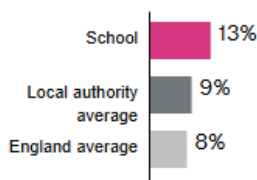

Pupils included in this performance data will have experienced some disruption due to Covid-19 earlier in their schooling, which will have affected individual pupils and schools differently.

Progress score in reading, writing and maths

Attainment measures show how pupils have performed in tests and assessments but do not take pupils' starting points into account.

Pupils meeting expected standard in reading, writing and maths [?](#)

Pupils achieving at a higher standard in reading, writing and maths [?](#)